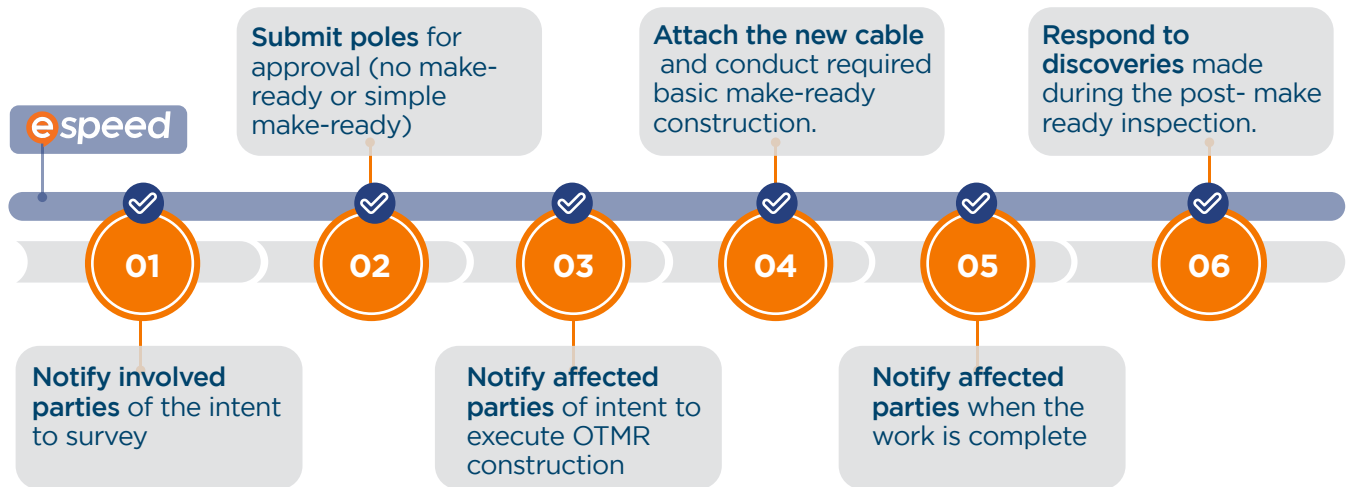

Pole Inspection & Analysis

OTMR Best Practices

Real-Time Reporting

Process

What Are One-Touch Make Ready (OTMR) Best Practices?

When you have a working relationship with the pole owner, a one-touch make ready application should follow these steps:

Benefits

Improved pole licensing and make-ready designs, ensuring a streamlined process.

Enhanced protection of your interests, securing better agreements. .

Better construction safety and security for a more secure project environment.