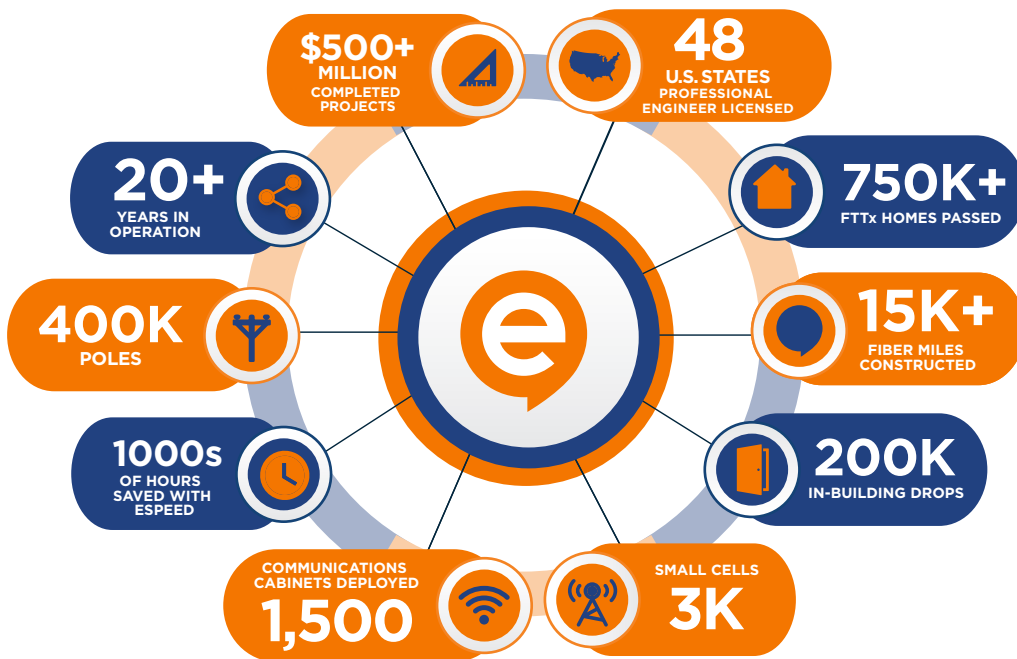

Pole Inspection & Analysis

OTMR Best Practices

Real-Time Reporting

Process

What Are One-Touch Make Ready (OTMR) Best Practices?

When you have a working relationship with the pole owner, a one-touch make ready application should follow these steps:

Benefits

Improved pole licensing and make-ready designs, ensuring a streamlined process.

Enhanced protection of your interests, securing better agreements. .

Better construction safety and security for a more secure project environment.

About essentia®

We are the Experts You Trust to Deliver First — designing and building turnkey outdoor & indoor networks with unrivaled quality and record-setting cycle times for Critical Infrastructure, Telecom, Enterprise, Cable & beyond.