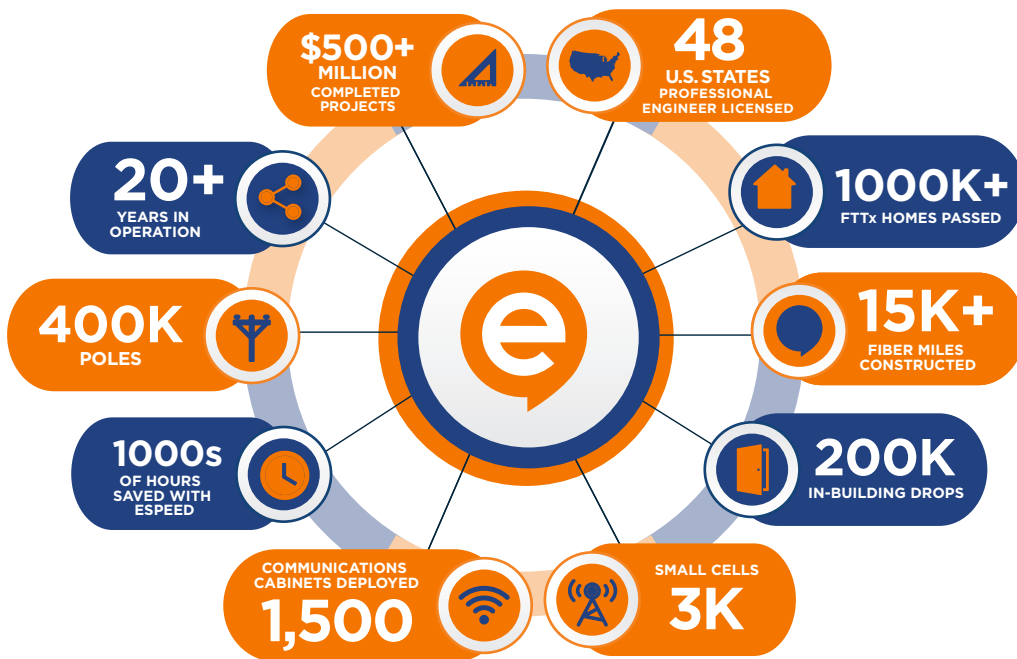

About **essentia**

We are the Experts You Trust to Deliver First —

designing and building turnkey outdoor & indoor networks with unrivaled quality and record-setting cycle times for Hyperscalers, Fiber Operators, Telecom, Cable & beyond.

+ **ADDITIONAL PROJECT WORK:** DAS / Private Networks, Turnkey Headends, Hub Sites, Data Centers, Stadiums, Monopole Installations, structured cabling, enterprise solutions & fixed wireless

“The company has excelled at building the trust, speed, and expertise for being the go-to-entity for full-fledged fiber installations.”

— **TELECOM TECH OUTLOOK**

“Go to vendor nationally for our largest, hardest, and most complex projects.”

— **NATIONAL DIRECTOR, FORTUNE 200 TELCOM**

espeed
Faster Timelines
Better Visibility
Smarter!

- Project Management
- Document Management
- Project Financials (EV Analysis)
- Project Closeout
- Automated Reports & Dashboards

Essentia's 3 Uniques

- **Speed:** Accelerated timelines means speed to revenue!
- **Trust:** Proven solutions with a track record of reliability.
- **Expertise:** Industry-recognized expertise in engineering and construction.

solutions@essentia-inc.com
essentia-inc.com
essentia-inc